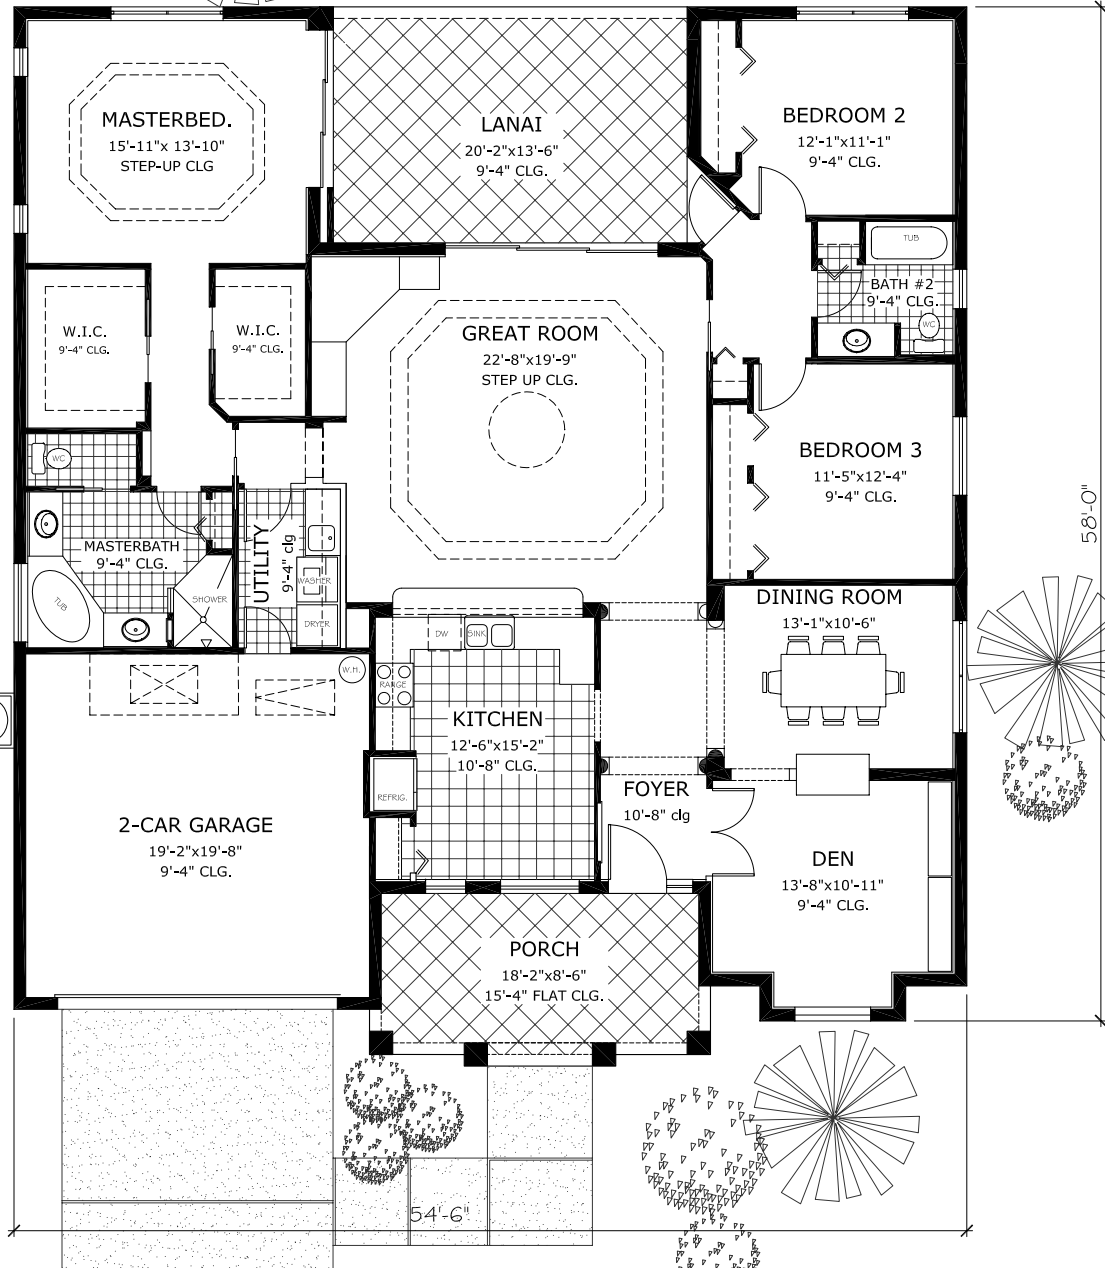

MSN Homes, LLC reserves the right to change floor plan, specification and prices without notice. All rendering floor plans and maps are artist's conception and are not intended to be actual depiction of the buildings, fencing, walks, driveway or landscaping. COPYRIGHT © 2009, MSN Homes LLC RESERVES COPYRIGHT & OTHER RIGHTS RESTRICTING THESE DOCUMENTS TO THE ORIGINAL SITE AND/OR PURPOSE FOR WHICH THEY WERE PREPARED

Sorrento

LIVING	2298 S.F.
LANAI	291 S.F.
GARAGE	425 S.F.
FRONT PORCH	177 S.F.
TOTAL	3191 S.F.

8066 Wiltshire Rd
 Port Charlotte, FL 33981
 Phone: (941) 697 9960
 Fax: (941) 697 9967
 WWW.MSNHomesLLC.com
 Minja07@msn.com